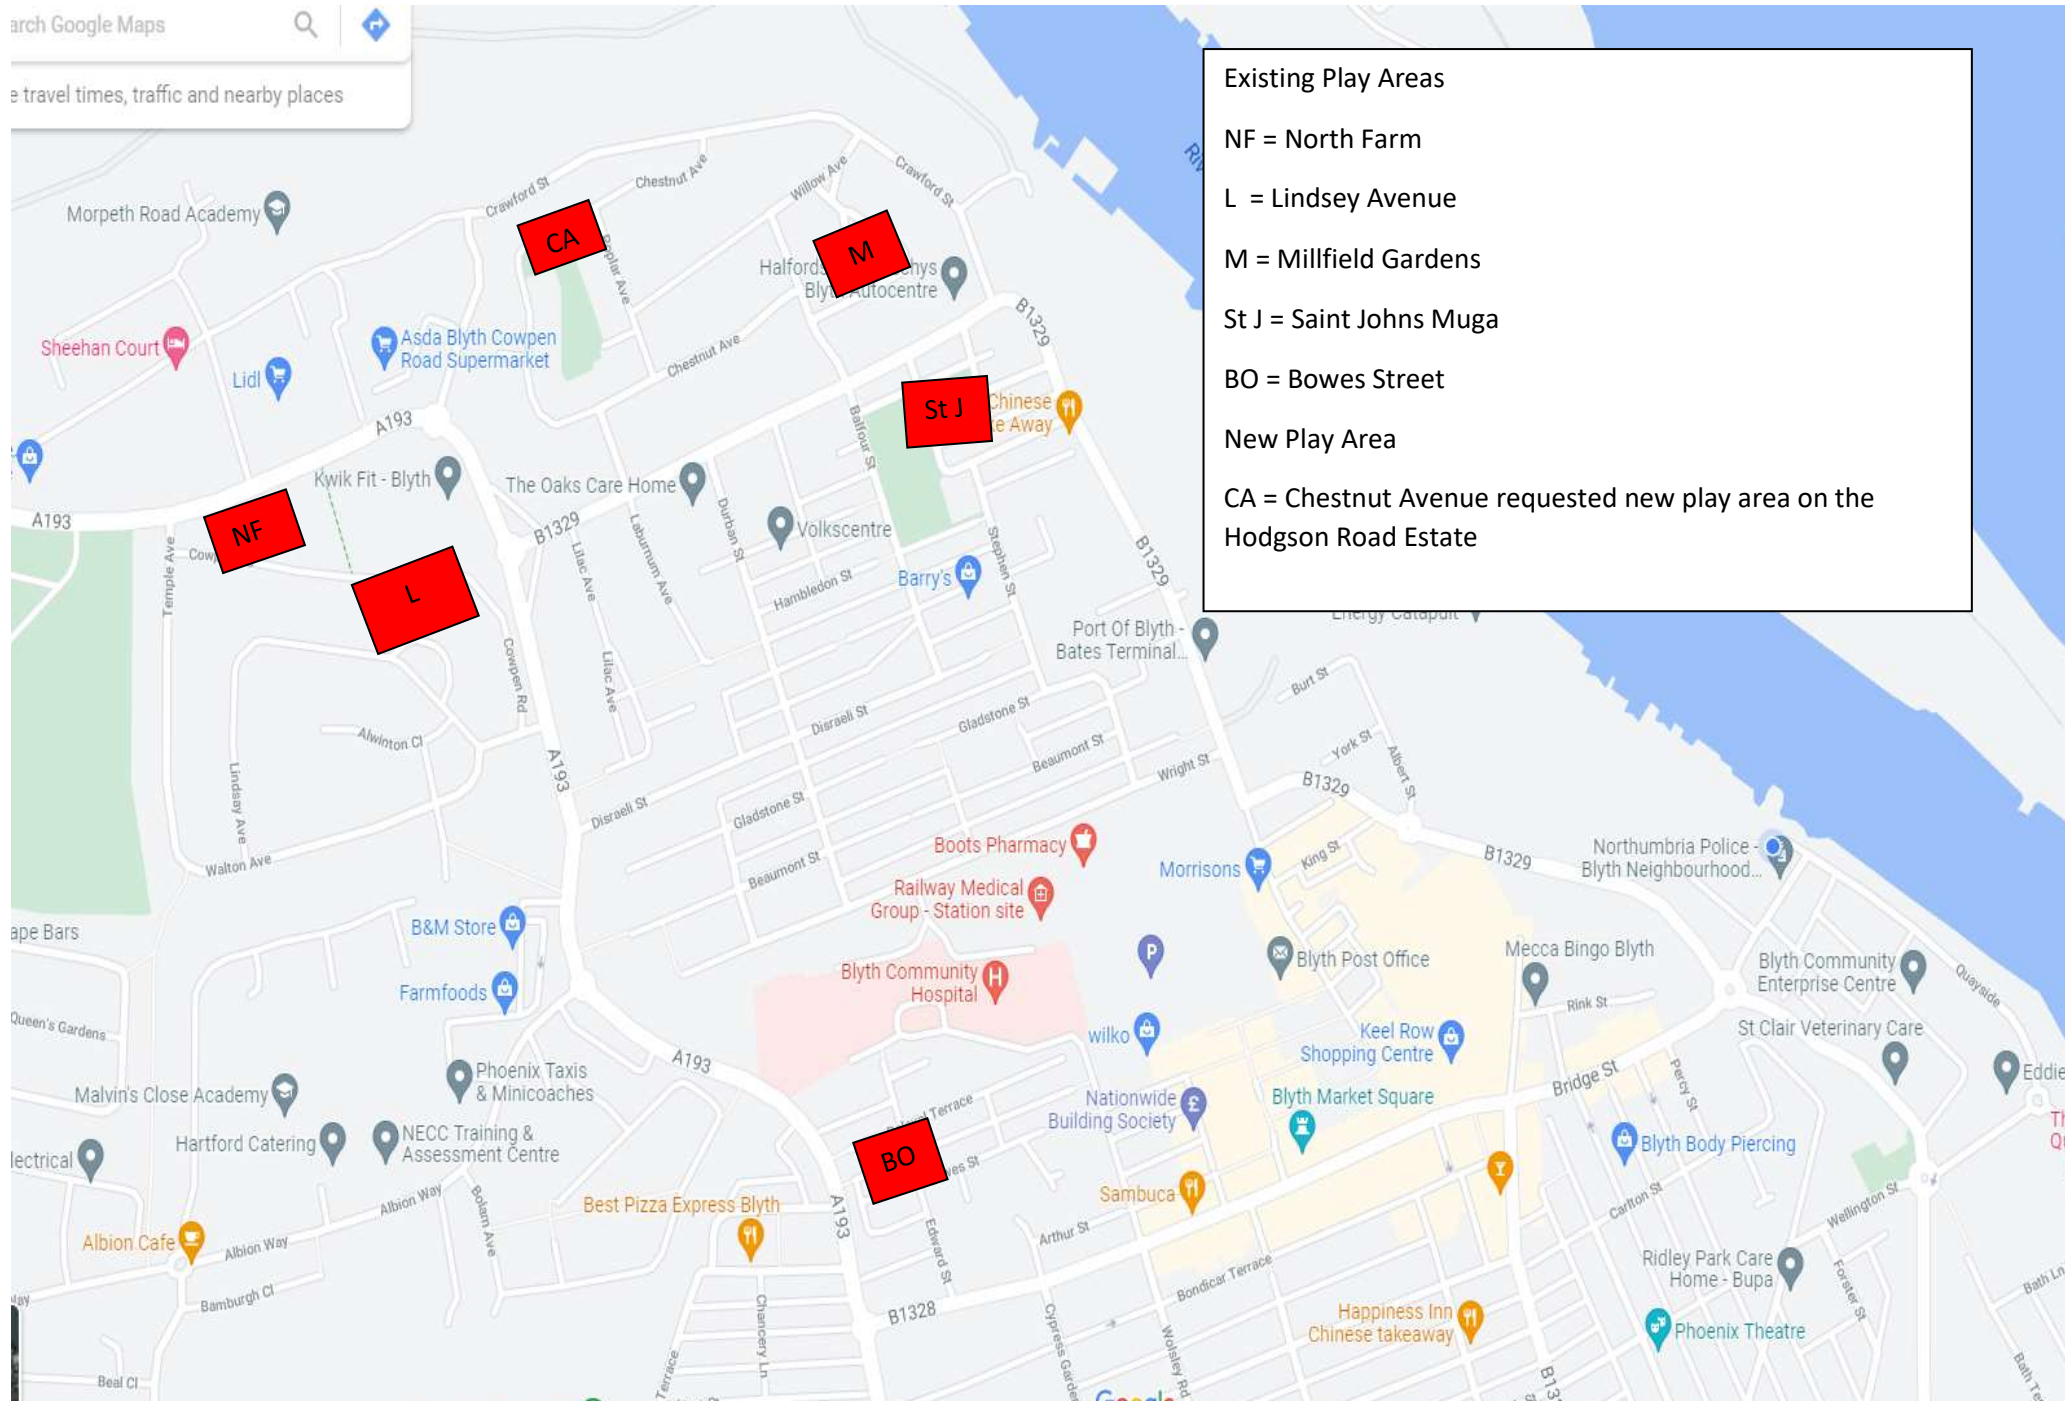

arch Google Maps
e travel times, traffic and nearby places

Existing Play Areas

- NF = North Farm
- L = Lindsey Avenue
- M = Millfield Gardens
- St J = Saint Johns Muga
- BO = Bowes Street

New Play Area

- CA = Chestnut Avenue requested new play area on the Hodgson Road Estate