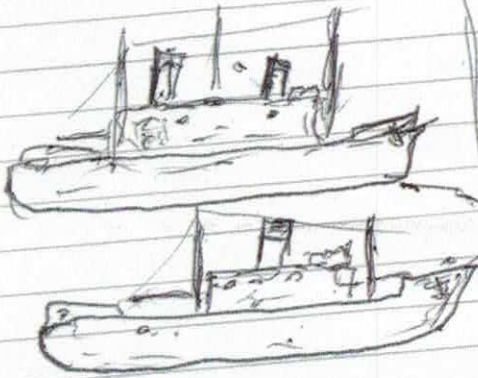

SHIP NIGHT

FINAL SIZE
5 FT 7" 8"

?

TREE

COAL SHIP

WIP

TOOLS